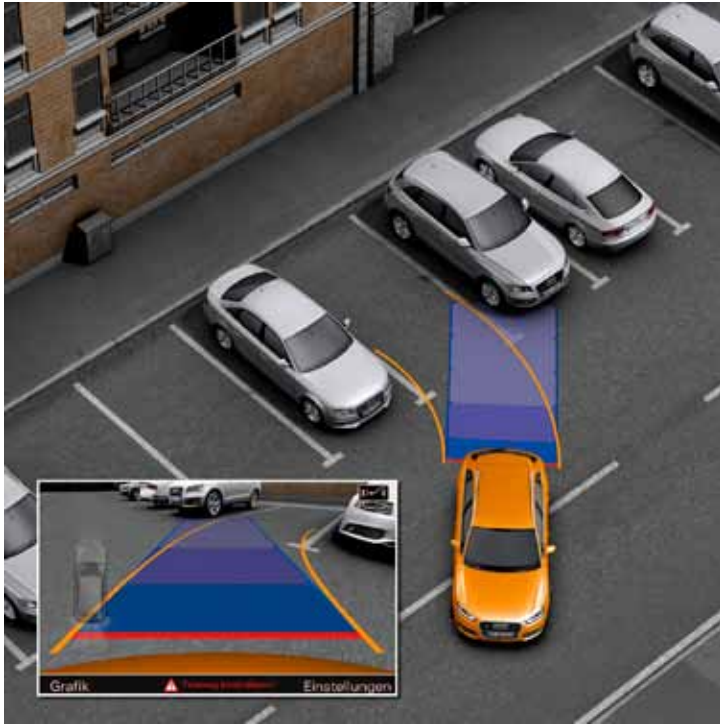

Audi Q3 Technology

Reversing camera*