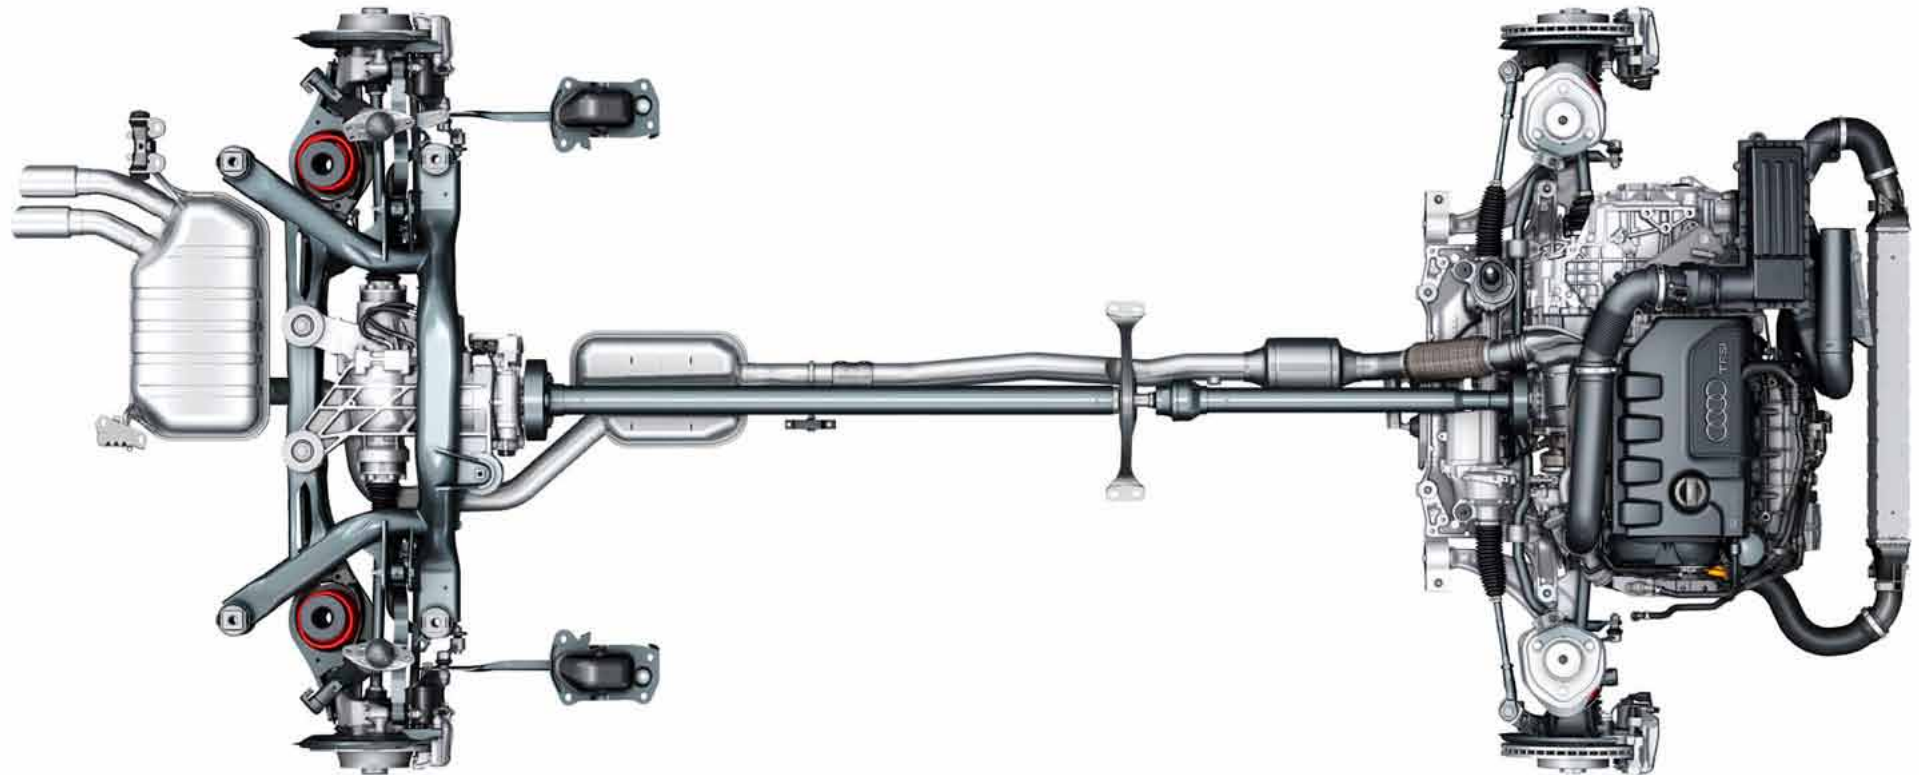

The advantage of quattro®

With quattro®, we have created one of the best all-wheel drive systems in the world.

It's the technology that has given Audi the edge on the racetrack ever since it was first introduced over 30 years ago – a technology that delivers ultimate control whilst enhancing the sporty characteristics which make the Q3 so thrilling to drive.

It's called quattro® permanent all-wheel drive. The principle is simple: in the same way that four brakes ensure better deceleration, four permanently-driven wheels deliver better acceleration and road-holding, pushing or pulling the car as needed, for a driving experience that's both dynamic and safe. In the Q3, asymmetric dynamic torque distribution continuously distributes drive power between the front and rear axles, depending on weather conditions, road surface and gradient. This leads to greater flexibility and an enhanced, sportier drive.

Click the target below for more information on quattro

If the wheels on one axle of the vehicle lose grip on the road and threaten to spin, the wheel-selective torque distribution transfers the power through the transfer gear box and the Haldex clutch to the axle or individual wheel with the better grip. The benefit is better traction and thus improved acceleration as well as more safety thanks to more balanced lateral guide forces.