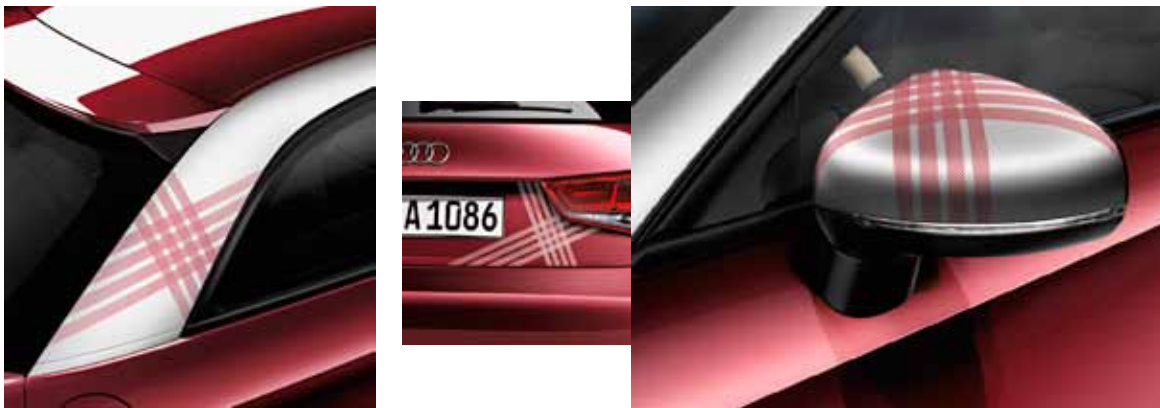

Union Square lifestyle film kit - YNL

		A1/A1 Sportback VRT Band								RRP €	RRP €	
		TFSI - Petrol				TDI - Diesel				Band A	Band B	
		1.2 TFSI 85	1.4 TFSI 125	1.4 TFSI 125 S-T 3 -dr	1.4 TFSI 125 S-T 18" Hatch / Sport-	1.4 TFSI 185 S-TTronic	1.6 TDI 90	1.6 TDI 90 S-Tronic	1.6 TDI 105	2.0 TDI 143		
YID	Union Square Interior Lifestyle Kit Decorative trims for door handles, decorative trims for air vents in wine red. Decorative trims for interior mirrors, floor mats and centre console in wine red with white check finish. Note: Wide range of restrictions. Consult with your Audi Specialist for full list.	.	.	.	.	.	.	.	.	.	792	808
YIE	Union Square Interior Lifestyle Kit Plus As YID plus gear gaiter and steering wheel in Albaster White / Black. Note: Wide range of restrictions. Consult with your Audi Specialist for full list.	.	.	.	.	.	.	.	.	.	1686	1723
YNL	Union square lifestyle kit film set (complete exterior package) Adhesive set for rear tailgate, exterior mirror housing and roof arch. Rear tailpipes in aluminium matt trim.	.	.	.	.	.	.	.	.	.	675	689

Note: Wide range of restrictions. Consult with your Audi Specialist for full list.